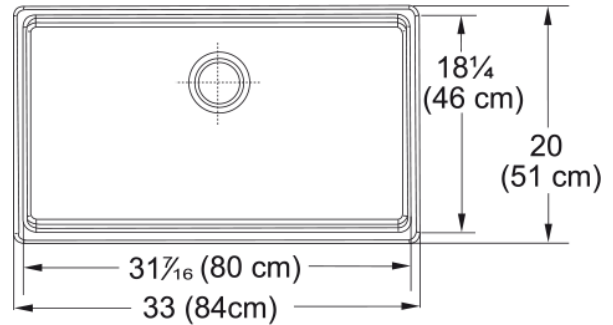

Farm House Fireclay Sink - FHK710-33WH | 130.0079.638

Technical Data

Aspect

Sink type	Sink
Type of material	Fireclay
Number of bowls	1
Color	White
Surface finish	Glossy

Product Dimensions

Exterior size: right to left	33.071
Exterior size: front to back	20.079
Large bowl size: right to left	31.496
Large bowl size: front to back	18.11
Large bowl: depth	10.236

Installation

Minimum cabinet size	33"

Product specifications

Installation type	Apron front
Drain hole	3 1/2"
Position of drainer	No drainer

Product identification

Product brand	FRANKE
Product family	None
Collection	Farm House
Certified by	ICC

Features

Drainers number	No drainer
Product reversibility	No
Faucet ledge	No
Strainer assembly included	No