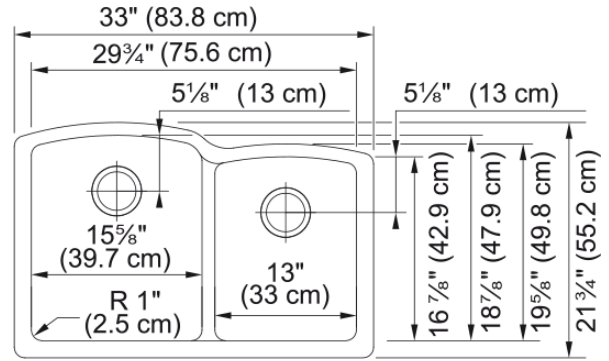

Ellipse Undermount Sink - ELG160CHA-CA | 125.0687.280

Technical Data

Aspect

Sink type	Sink
Type of material	Granite
Number of bowls	2
Color	Champagne
Surface finish	None

Product Dimensions

Exterior size: right to left	33
Exterior size: front to back	21.606
Large bowl size: right to left	15.669
Large bowl size: front to back	18.858
Large bowl: depth	9.016
Small bowl size: right to left	12.992
Small bowl size: front to back	16.89
Small bowl: depth	7.992

Installation

Minimum cabinet size	36"
----------------------	-----

Product specifications

Installation type	Undermount
Drain hole	3 1/2"
Position of drainer	No drainer

Product identification

Product brand	FRANKE
Collection	Ellipse Usa
Certified by	IAPMO