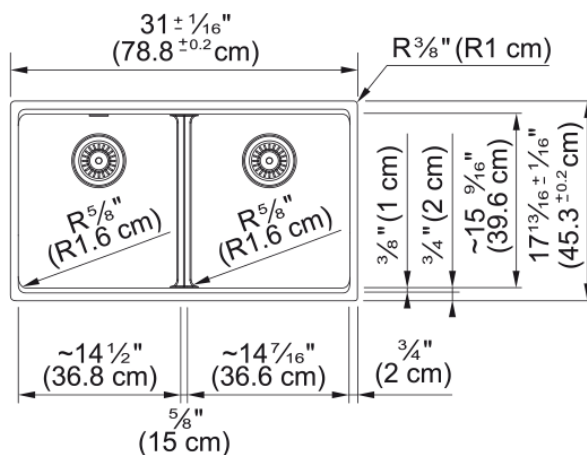

Maris Undermount Sink - MAG1201414-PWT-S | 125.0687.218

Technical Data

Aspect

Sink type	Sink
Type of material	Granite
Number of bowls	2
Color	Polar white
Surface finish	None

Product Dimensions

Exterior size: right to left	31.008
Exterior size: front to back	17.835
Large bowl size: right to left	14.252
Large bowl size: front to back	15.606
Large bowl: depth	9.492
Small bowl size: right to left	14.252
Small bowl size: front to back	15.606
Small bowl: depth	9.492

Installation

Minimum cabinet size	33"
----------------------	-----

Product specifications

Installation type	Undermount
Drain hole	3 1/2"
Position of drainer	No drainer

Product identification

Product brand	FRANKE
Product family	Maris
Collection	Maris
Certified by	IAPMO