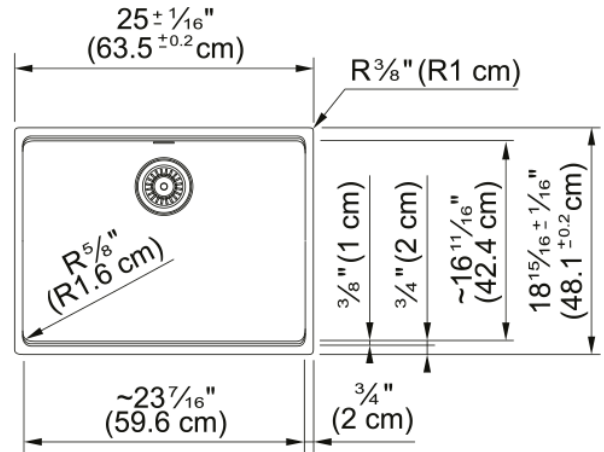

# Maris Undermount Sink -MAG11023ADA-CHA-S | 125.0687.176

25.0-in. x 18.94-in. Undermount Fraganite Single Bowl Kitchen Sink in Champagne. This sink has a 5-in shallow, ADA-compliant bowl depth and rear drain placement and creates an accessible work area for individuals with limited mobility. With our easy-to-use integrated ledge system, you'll accomplish more with your sink while making the most of your surrounding counter space. The rear drain maximizes the usable surface of the bowl and creates extra cabinet space beneath the sink. Maris Fraganite sinks are scratch-resistant, fade-resistant, and impact resistant and will retain their new appearance for years. Sink strainer assembly included.

## Product Dimensions

Length (right to left)	25.008
Width (front to back)	18.937
Large bowl size: right to left	23.465
Large bowl size: front to back	16.614
Large bowl: depth	5

## Installation

Minimum cabinet size	27"
----------------------	-----