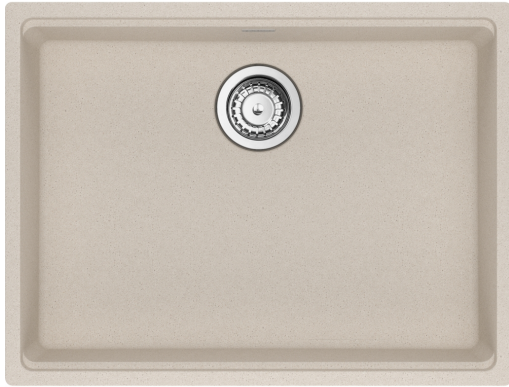

# Maris Undermount Sink -MAG11023ADA-CHA-S | 125.0687.176

25.0-in. x 18.94-in. Undermount Fraganite Single Bowl Kitchen Sink in Champagne. This sink has a 5-in shallow, ADA-compliant bowl depth and rear drain placement and creates an accessible work area for individuals with limited mobility. With our easy-to-use integrated ledge system, you'll accomplish more with your sink while making the most of your surrounding counter space. The rear drain maximizes the usable surface of the bowl and creates extra cabinet space beneath the sink. Maris Fraganite sinks are scratch-resistant, fade-resistant, and impact resistant and will retain their new appearance for years. Sink strainer assembly included.

## Aspect

Sink type	Sink
Type of material	Fragranite
Number of bowls	1
Product color	Champagne
Surface finish	None

## Product Dimensions

Length (right to left)	25.008
Width (front to back)	18.937
Large bowl size: right to left	23.465
Large bowl size: front to back	16.614
Large bowl: depth	5