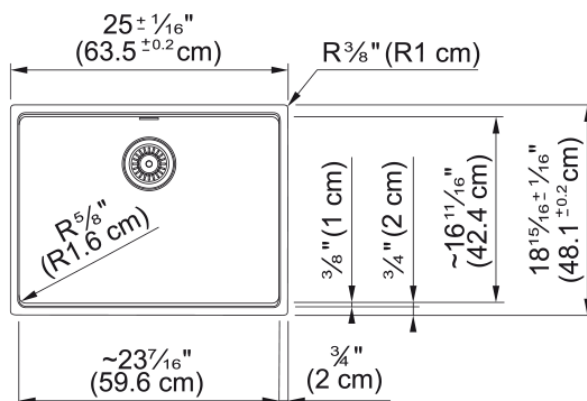

Maris Undermount Sink - MAG11023-MOC-S | 125.0687.171

Technical Data

Aspect

Sink type	Sink
Type of material	Granite
Number of bowls	1
Color	Mocha
Surface finish	None

Product Dimensions

Exterior size: right to left	25.008
Exterior size: front to back	18.937
Large bowl size: right to left	23.465
Large bowl size: front to back	16.614
Large bowl: depth	9.488

Installation

Minimum cabinet size	27"
----------------------	-----

Product specifications

Installation type	Undermount
Drain hole	3 1/2"
Position of drainer	No drainer

Product identification

Product brand	FRANKE
Product family	Maris
Collection	Maris
Certified by	IAPMO