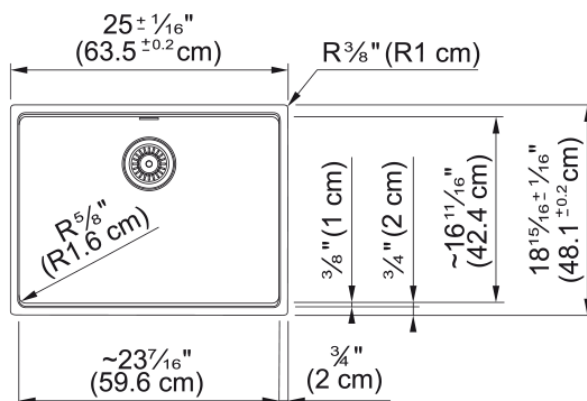

Maris Undermount Sink - MAG11023-MBK-S | 125.0687.170

Technical Data

Aspect

Sink type	Sink
Type of material	Granite
Number of bowls	1
Color	Matte black
Surface finish	None

Product Dimensions

Exterior size: right to left	25.008
Exterior size: front to back	18.937
Large bowl size: right to left	23.465
Large bowl size: front to back	16.614
Large bowl: depth	9.488

Installation

Minimum cabinet size	27"
----------------------	-----

Product specifications

Installation type	Undermount
Drain hole	3 1/2"
Position of drainer	No drainer

Product identification

Product brand	FRANKE
Product family	Maris
Collection	Maris
Certified by	IAPMO