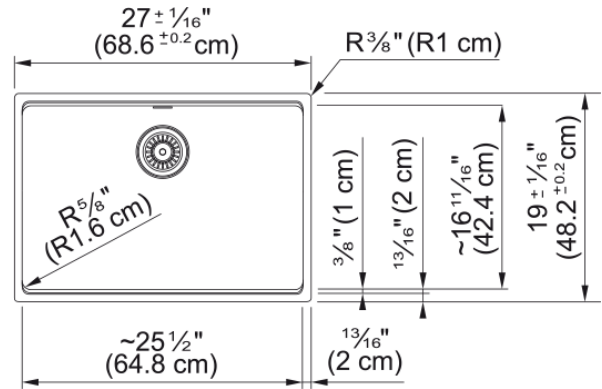

Maris Undermount Sink - MAG11025-CHA-S | 125.0687.162

27.0-in. x 19.0-in. Undermount Fraganite Single Bowl Kitchen Sink in Champagne. Maris sinks are equipped with deep capacity bowls that can easily fit baking trays, pots, and pans to be washed with maximum ease. With our easy-to-use integrated ledge system, you'll accomplish more with your sink while making the most of your surrounding counter space. The rear drain maximizes the usable surface of the bowl and creates extra cabinet space beneath the sink. Maris Fraganite sinks are scratch-resistant, fade-resistant, and impact resistant and will retain their new appearance for years. Sink strainer assembly included.

Aspect

Sink type	Sink
Type of material	Fragranite
Number of bowls	1
Product color	Champagne
Surface finish	None

Product Dimensions

Length (right to left)	27.008
Width (front to back)	18.976
Large bowl size: right to left	25.433
Large bowl size: front to back	16.732
Large bowl: depth	9.488

Installation

Minimum cabinet size	30"
----------------------	-----

Product specifications

Installation type	Undermount
Drain hole	3 1/2"
Position of drainer	No drainer
Active Twist Compatibility	No
Installation device	Clamp Bag