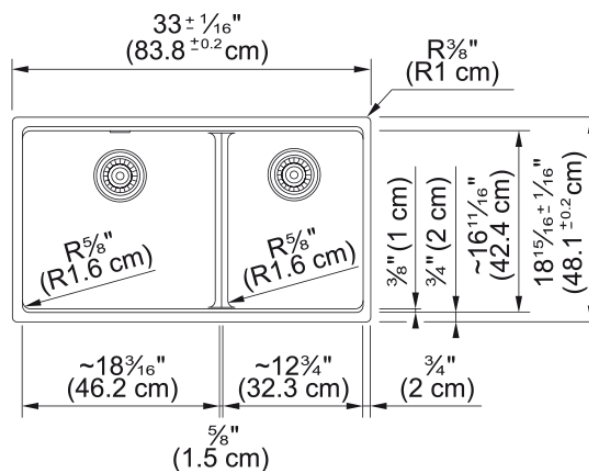

Maris Undermount Sink-MAG1601812LD-PWT-S | 125.0687.146

Technical Data

Aspect

Sink type	Sink
Type of material	Granite
Number of bowls	2
Color	Polar white
Surface finish	None

Product Dimensions

Exterior size: right to left	32.992
Exterior size: front to back	18.937
Large bowl size: right to left	18.15
Large bowl size: front to back	16.614
Large bowl: depth	9.488
Small bowl size: right to left	12.756
Small bowl size: front to back	16.614
Small bowl: depth	9.488

Installation

Minimum cabinet size	36"
----------------------	-----

Product specifications

Installation type	Undermount
Drain hole	3 1/2"
Position of drainer	No drainer

Product identification

Product brand	FRANKE
Product family	Maris
Collection	Maris
Certified by	IAPMO

Features

Drainers number	No drainer
-----------------	------------

Features

Product reversibility	No
Faucet ledge	No
Strainer assembly included	Yes
Strainer assembly type	Manual
Overflow	No
Number of faucet holes	No faucet hole
Soap dispenser hole	No