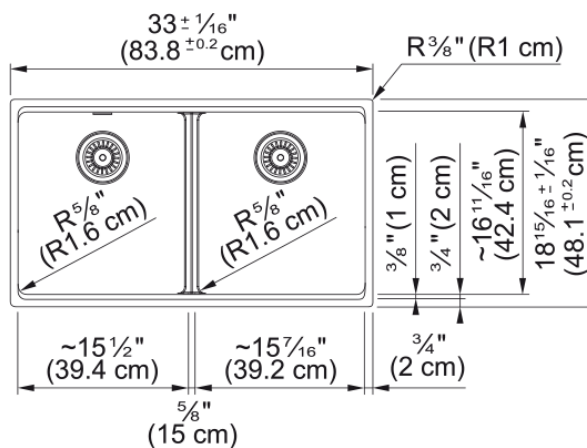

Maris Undermount Sink - MAG1201515-PWT-S | 125.0687.125

Technical Data

Aspect

Sink type	Sink
Type of material	Granite
Number of bowls	2
Color	Polar white
Surface finish	None

Product Dimensions

Exterior size: right to left	33.008
Exterior size: front to back	18.937
Large bowl size: right to left	15.252
Large bowl size: front to back	16.732
Large bowl: depth	9.488
Small bowl size: right to left	15.252
Small bowl size: front to back	16.732
Small bowl: depth	9.488

Installation

Minimum cabinet size	36"
----------------------	-----

Product specifications

Installation type	Undermount
Drain hole	3 1/2"
Position of drainer	No drainer

Product identification

Product brand	FRANKE
Product family	Maris
Collection	Maris
Certified by	IAPMO