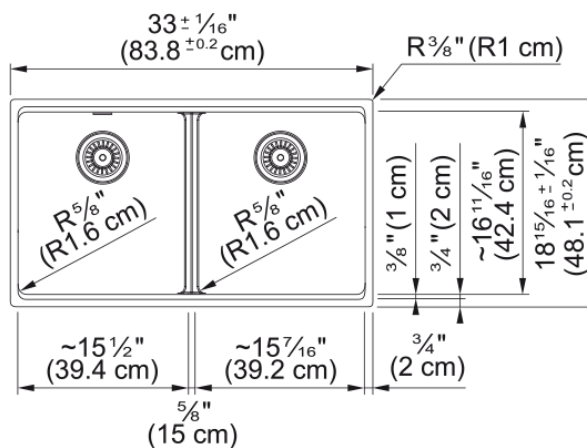

Maris Undermount Sink - MAG1201515-MBK-S | 125.0687.121

Technical Data

Aspect

Sink type	Sink
Type of material	Granite
Number of bowls	2
Color	Matte black
Surface finish	None

Product Dimensions

Exterior size: right to left	33.008
Exterior size: front to back	18.937
Large bowl size: right to left	15.252
Large bowl size: front to back	16.732
Large bowl: depth	9.488
Small bowl size: right to left	15.252
Small bowl size: front to back	16.732
Small bowl: depth	9.488

Installation

Minimum cabinet size	36"
----------------------	-----

Product specifications

Installation type	Undermount
Drain hole	3 1/2"
Position of drainer	No drainer

Product identification

Product brand	FRANKE
Product family	Maris
Collection	Maris
Certified by	IAPMO