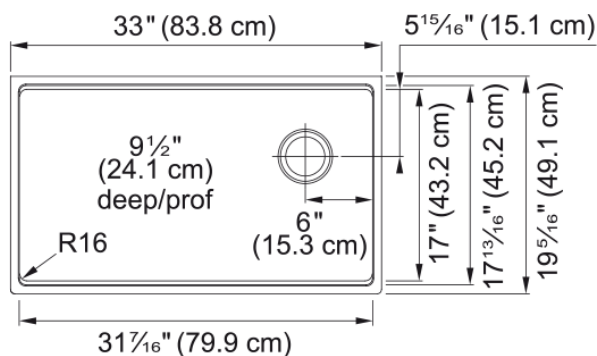

Maris Workcenter Sink-MAG11031OW-ONY-WKC | 125.0672.243

33-in. x 19.3-in. Undermount Fraganite Single Bowl Workcenter Kitchen Sink in Onyx. Hardworking and well equipped, the Maris Fraganite workcenter sink has everything you need to create a multi-functional workspace in your kitchen. Optimize every inch of your sink with accessories to wash food, chop, prep, clean up, dry dishes, and more. Made from Fraganite, a tough material highly resistant to burns, dents, chips, and stains, this workcenter sink is a perfect choice for busy family homes. ACCESSORIES INCLUDED: Bottom Grid, Cutting Board, Colander and Strainer Basket

Aspect

Sink type	Sink
Type of material	Fragranite
Number of bowls	1
Product color	Onyx
Surface finish	None

Product Dimensions

Length (right to left)	33.004
Width (front to back)	19.335
Large bowl size: right to left	31.457
Large bowl size: front to back	17.035
Large bowl: depth	9.496

Installation

Minimum cabinet size	36"
----------------------	-----

Product specifications

Installation type	Undermount
Drain hole	3 1/2"
Position of drainer	No drainer
Active Twist Compatibility	No
Installation device	Clamp Bag
Accessories	Chopping board
Accessories included	Yes
Accessories	Colander