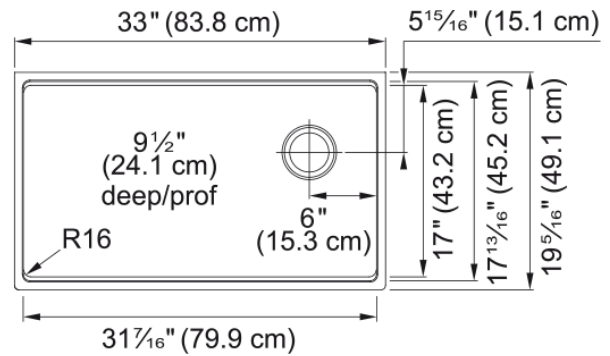

# Maris Workcenter Sink-MAG11031OW-ONY-WKC | 125.0672.243

33-in. x 19.3-in. Undermount Fraganite Single Bowl Workcenter Kitchen Sink in Onyx. Hardworking and well equipped, the Maris Fraganite workcenter sink has everything you need to create a multi-functional workspace in your kitchen. Optimize every inch of your sink with accessories to wash food, chop, prep, clean up, dry dishes, and more. Made from Fraganite, a tough material highly resistant to burns, dents, chips, and stains, this workcenter sink is a perfect choice for busy family homes. ACCESSORIES INCLUDED: Bottom Grid, Cutting Board, Colander and Strainer Basket

## Product Dimensions

Length (right to left)	33.004
Width (front to back)	19.335
Large bowl size: right to left	31.457
Large bowl size: front to back	17.035
Large bowl: depth	9.496

## Installation

Minimum cabinet size	36"
----------------------	-----