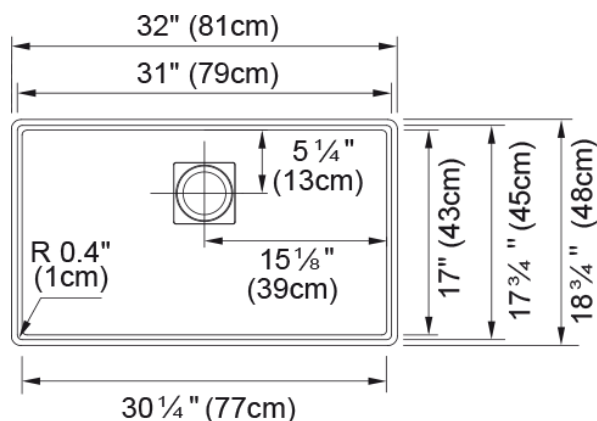

Peak Undermount Sink - PKG11031MBK-WKC | 125.0672.235

Technical Data

Aspect

Sink type	Sink
Type of material	Granite
Number of bowls	1
Color	Matte black
Surface finish	None

Product Dimensions

Exterior size: right to left	31.984
Exterior size: front to back	18.74
Large bowl size: right to left	31
Large bowl size: front to back	17.756
Large bowl: depth	9.5

Installation

Minimum cabinet size	36"
----------------------	-----

Product specifications

Installation type	Undermount
Drain hole	3 1/2"
Position of drainer	No drainer

Product identification

Product brand	FRANKE
Product family	Mythos
Collection	Peak
Certified by	CE