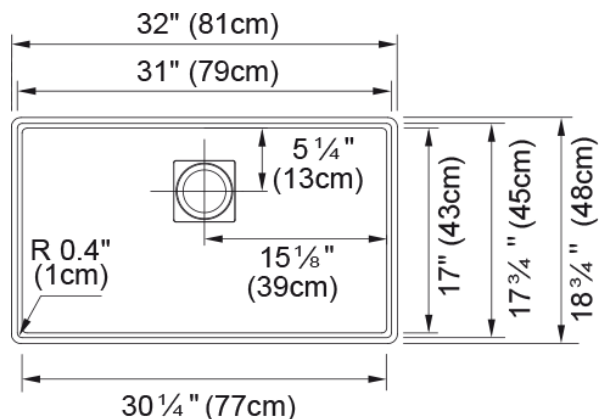

Peak Undermount Sink - PKG11031CHA-WKC | 125.0672.234

Technical Data

Aspect

Sink type	Sink
Type of material	Granite
Number of bowls	1
Color	Champagne
Surface finish	None

Product Dimensions

Exterior size: right to left	31.984
Exterior size: front to back	18.74
Large bowl size: right to left	31
Large bowl size: front to back	17.756
Large bowl: depth	9.5

Installation

Minimum cabinet size	36"
----------------------	-----

Product specifications

Installation type	Undermount
Drain hole	3 1/2"
Position of drainer	No drainer

Product identification

Product brand	FRANKE
Product family	Mythos
Collection	Peak
Certified by	CE