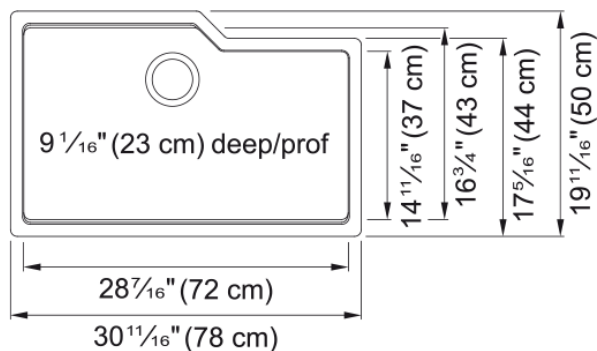

Urban Undermount Sink - MGS2031U-9SG | 125.0641.545

Technical Data

Aspect

Sink type	Sink
Type of material	Granite
Number of bowls	1
Color	Stone grey
Surface finish	None

Product Dimensions

Exterior size: right to left	30.709
Exterior size: front to back	19.685
Large bowl size: right to left	29.094
Large bowl size: front to back	16.732
Large bowl: depth	9.055

Installation

Minimum cabinet size	33"
----------------------	-----

Product specifications

Installation type	Undermount
Drain hole	3 1/2"
Position of drainer	No drainer

Product identification

Product brand	Kindred
Collection	Urban
Certified by	cUPC