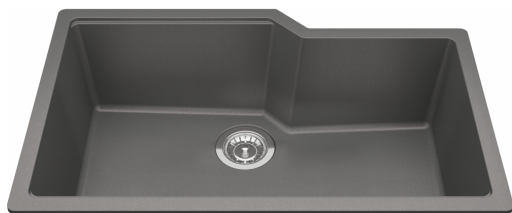

Urban Undermount Sink - MGS2031U-9SG | 125.0641.545

Technical Data

Aspect

Sink type	Sink
Type of material	Granite
Number of bowls	1
Color	Stone grey
Surface finish	None

Product Dimensions

Exterior size: right to left	30.709
Exterior size: front to back	19.685
Large bowl size: right to left	29.094
Large bowl size: front to back	16.732
Large bowl: depth	9.055

Installation

Minimum cabinet size	33"
----------------------	-----

Product specifications

Installation type	Undermount
Drain hole	3 1/2"
Position of drainer	No drainer

Product identification

Product brand	Kindred
Collection	Urban
Certified by	cUPC