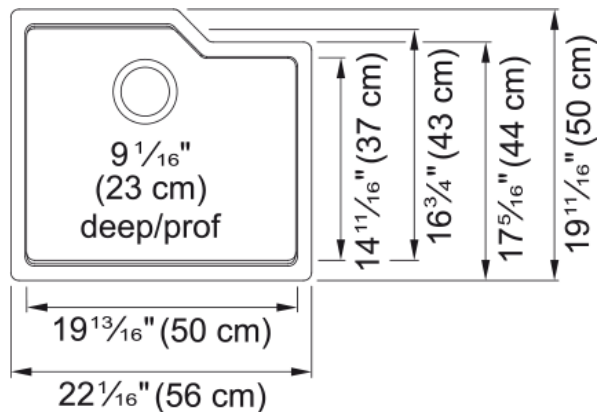

Urban Undermount Sink - MGS2022U-9ES | 125.0641.539

Technical Data

Aspect

Sink type	Sink
Type of material	Granite
Number of bowls	1
Color	Mocha
Surface finish	None

Product Dimensions

Exterior size: right to left	22.047
Exterior size: front to back	19.685
Large bowl size: right to left	20.433
Large bowl size: front to back	16.732
Large bowl: depth	9.055

Installation

Minimum cabinet size	24"
----------------------	-----

Product specifications

Installation type	Undermount
Drain hole	3 1/2"
Position of drainer	No drainer

Product identification

Product brand	Kindred
Collection	Urban
Certified by	cUPC