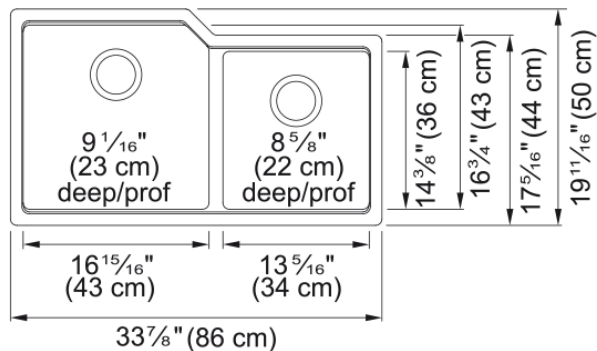

Urban Undermount Sink - MGC2034U-9PWT | 125.0637.134

Technical Data

Aspect

Sink type	Sink
Type of material	Granite
Number of bowls	2
Color	Polar white
Surface finish	None

Product Dimensions

Exterior size: right to left	33.858
Exterior size: front to back	19.685
Large bowl size: right to left	16.969
Large bowl size: front to back	16.732
Large bowl: depth	9.055
Small bowl size: right to left	13.346
Small bowl size: front to back	14.37
Small bowl: depth	8.661

Installation

Minimum cabinet size	36"
----------------------	-----

Product specifications

Installation type	Undermount
Drain hole	3 1/2"
Position of drainer	No drainer

Product identification

Product brand	Kindred
Collection	Urban
Certified by	CUPC