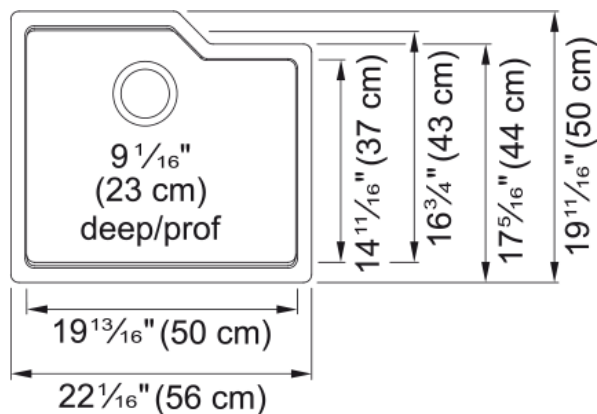

Urban Undermount Sink - MGS2022U-9MBK | 125.0637.128

Technical Data

Aspect

Sink type	Sink
Type of material	Granite
Number of bowls	1
Color	Matte black
Surface finish	None

Product Dimensions

Exterior size: right to left	22.047
Exterior size: front to back	19.685
Large bowl size: right to left	20.433
Large bowl size: front to back	16.732
Large bowl: depth	9.055

Installation

Minimum cabinet size	24"
----------------------	-----

Product specifications

Installation type	Undermount
Drain hole	3 1/2"
Position of drainer	No drainer

Product identification

Product brand	Kindred
Collection	Urban
Certified by	cUPC

Features

Drainers number	No drainer
Product reversibility	No
Faucet ledge	No
Strainer assembly included	Yes
Strainer assembly type	Manual

Features

Overflow	No
Number of faucet holes	No faucet hole
Soap dispenser hole	No