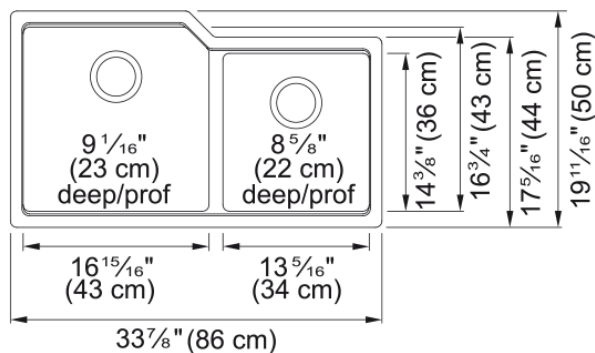

Urban Undermount Sink - MGC2034U-9CHA | 125.0637.127

Technical Data

Aspect

Sink type	Sink
Type of material	Granite
Number of bowls	2
Color	Champagne
Surface finish	None

Product Dimensions

Exterior size: right to left	33.858
Exterior size: front to back	19.685
Large bowl size: right to left	16.969
Large bowl size: front to back	16.732
Large bowl: depth	9.055
Small bowl size: right to left	13.346
Small bowl size: front to back	14.37
Small bowl: depth	8.661

Installation

Minimum cabinet size	36"
----------------------	-----

Product specifications

Installation type	Undermount
Drain hole	3 1/2"
Position of drainer	No drainer

Product identification

Product brand	Kindred
Collection	Urban
Certified by	cUPC