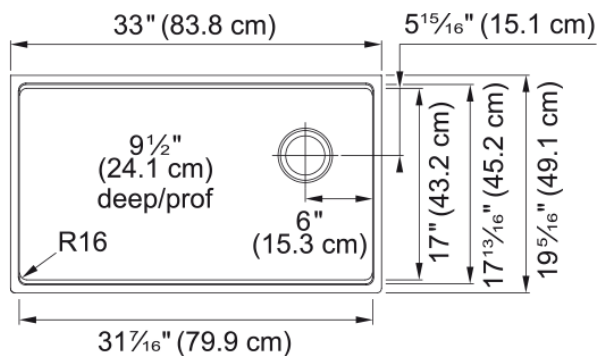

Maris Undermount Sink MAG110310W-MBK-S | 125.0637.100

Technical Data

Aspect

Sink type	Sink
Type of material	Granite
Number of bowls	1
Color	Matte black
Surface finish	None

Product Dimensions

Exterior size: right to left	33.004
Exterior size: front to back	19.335
Large bowl size: right to left	31.457
Large bowl size: front to back	17.035
Large bowl: depth	9.496

Installation

Minimum cabinet size	36"
----------------------	-----

Product specifications

Installation type	Undermount
Drain hole	3 1/2"
Position of drainer	No drainer

Product identification

Product brand	FRANKE
Product family	Maris
Collection	Maris
Certified by	cUPC