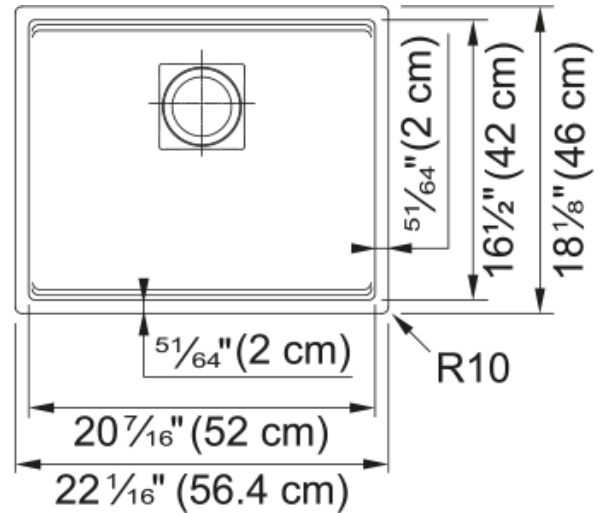

Peak Undermount Sink - PKG110-20CH | 125.0573.408

22.06-in. x 18.21-in. Undermount Single Bowl Fraganite Kitchen Sink in Champagne. Peak Fraganite doesn't just fit in - it excels in every modern kitchen space. The integrated ledge enhances the functionality of the sink by creating an elevated workspace, allowing you to work directly over the sink. Clean lines, tight corners add a contemporary edge to this line of sinks, while the drain cover provides a flat bottom surface so glassware can stand up in the bowl of the sink.

Aspect

Sink type	Sink
Type of material	Fragranite
Number of bowls	1
Product color	Champagne
Surface finish	None

Product Dimensions

Length (right to left)	22.047
Width (front to back)	18.11
Large bowl size: right to left	20.472
Large bowl size: front to back	16.535
Large bowl: depth	7.874

Installation

Minimum cabinet size	27"
----------------------	-----

Product specifications

Installation type	Undermount
Drain hole	3 1/2"
Position of drainer	No drainer
Bowl 1: accessory ledge	yes
Active Twist Compatibility	Yes