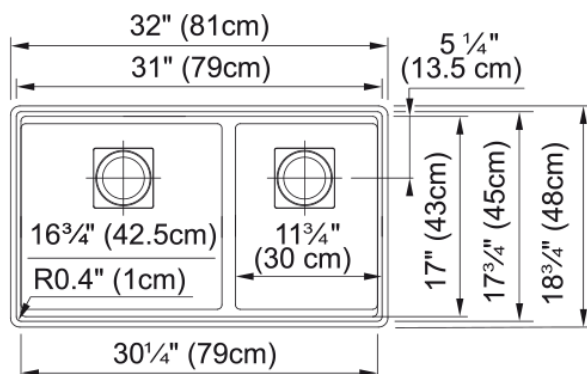

Peak Undermount Sink - PKG160LD-CHA-S | 125.0394.669

32.0-in. x 18.75-in. Undermount Double Bowl Granite Kitchen Sink with Low Divide in Champagne. Cooking is faster and more fun in a beautifully integrated and highly functional workspace, which is what you get with the Franke Peak Granite Collection. With its accessory ledge, you'll be able to enjoy a wide variety of specially designed accessories made to improve every workflow. A low center divide provides extra space to wash large items, like pots and baking sheets, over both bowls. And thanks to its undermount installation and a wide range of fresh colors, Peak granite doesn't just fit in - it excels in every modern kitchen space.

Aspect

Sink type	Sink
Type of material	Fragranite
Number of bowls	2
Product color	Champagne
Surface finish	None

Product Dimensions

Length (right to left)	31.984
Width (front to back)	18.74
Large bowl size: right to left	17.429
Large bowl size: front to back	17.756
Large bowl: depth	9.5
Small bowl size: right to left	12.429
Small bowl size: front to back	17.756
Small bowl: depth	9.5

Installation

Minimum cabinet size	36"
----------------------	-----

Product specifications

Installation type	Undermount
Drain hole	3 1/2"
Position of drainer	No drainer
Active Twist Compatibility	No

Product identification