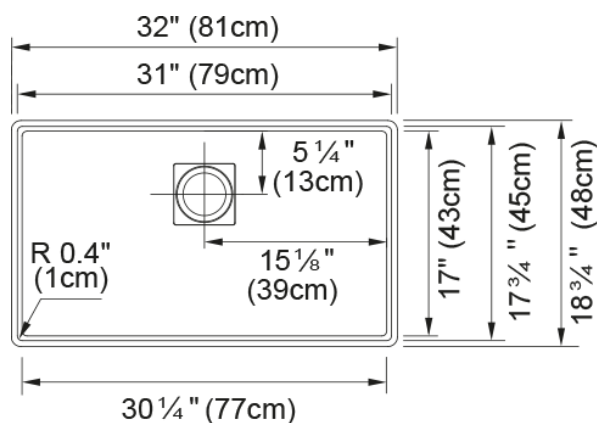

Peak Undermount Sink - PKG110-31CH | 125.0394.664

32.0-in. x 18.75-in. Undermount Single Bowl Fraganite Kitchen Sink in Champagne. Peak Fraganite doesn't just fit in – it excels in every modern kitchen space. The integrated ledge enhances the functionality of the sink by creating an elevated workspace, allowing you to work directly over the sink. Clean lines, tight corners add a contemporary edge to this line of sinks, while the drain cover provides a flat bottom surface so glassware can stand up in the bowl of the sink.

Aspect

Sink type	Sink
Type of material	Fragranite
Number of bowls	1
Product color	Champagne
Surface finish	None

Product Dimensions

Length (right to left)	31.969
Width (front to back)	18.74
Large bowl size: right to left	31
Large bowl size: front to back	17.756
Large bowl: depth	9.5

Installation

Minimum cabinet size	36"
----------------------	-----

Product specifications

Installation type	Undermount
Drain hole	3 1/2"
Position of drainer	No drainer
Active Twist Compatibility	No

Product identification