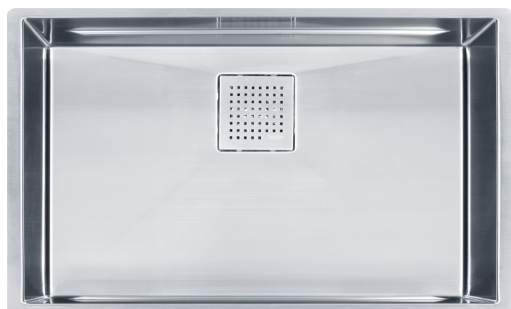

Peak Undermount Sink - PKX11028-S | 122.0691.759

Technical Data

Aspect

Sink type	Sink
Type of material	Stainless steel
Number of bowls	1
Color	Steel
Surface finish	Silk

Product Dimensions

Exterior size: right to left	28.74
Exterior size: front to back	17.717
Large bowl size: right to left	27.559
Large bowl size: front to back	16.535
Large bowl: depth	9.843

Installation

Minimum cabinet size	33"
----------------------	-----

Product specifications

Installation type	Undermount
Drain hole	3 1/2"
Position of drainer	No drainer

Product identification

Product brand	FRANKE
Collection	Peak
Certified by	IAPMO

Features

Drainers number	No drainer
Product reversibility	No
Faucet ledge	No
Strainer assembly included	Yes
Strainer assembly type	Manual

Overflow	No
Number of faucet holes	No faucet hole
Soap dispenser hole	No