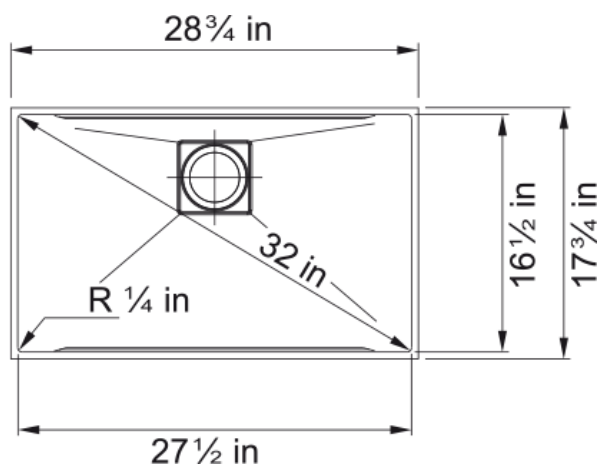

Peak Undermount Sink - PKX11028-S | 122.0691.759

Technical Data

Aspect

Sink type	Sink
Type of material	Stainless steel
Number of bowls	1
Color	Steel
Surface finish	Silk

Product Dimensions

Exterior size: right to left	28.74
Exterior size: front to back	17.717
Large bowl size: right to left	27.559
Large bowl size: front to back	16.535
Large bowl: depth	9.843

Installation

Minimum cabinet size	33"
----------------------	-----

Product specifications

Installation type	Undermount
Drain hole	3 1/2"
Position of drainer	No drainer

Product identification

Product brand	FRANKE
Collection	Peak
Certified by	IAPMO