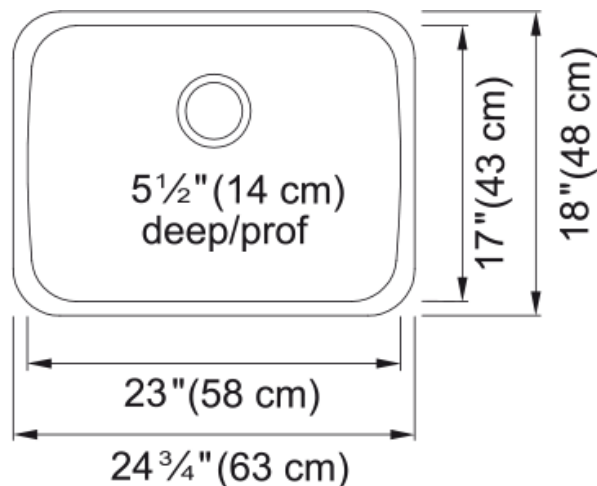

Reginox Undermount Sink - RSU1925-55 | 122.0641.408

Technical Data

Aspect

Sink type	Sink
Type of material	Stainless steel
Number of bowls	1
Color	Steel
Surface finish	Silk

Product Dimensions

Exterior size: right to left	29.764
Exterior size: front to back	18.748
Large bowl size: right to left	23
Large bowl size: front to back	17
Large bowl: depth	5.512

Installation

Minimum cabinet size	27"
----------------------	-----

Product specifications

Installation type	Undermount
Drain hole	3 1/2"
Position of drainer	No drainer

Product identification

Product brand	Kindred
Collection	Reginox
Certified by	IAPMO

Features

Drainers number	No drainer
Product reversibility	No
Faucet ledge	No
Strainer assembly included	Yes
Strainer assembly type	Manual

Features

Overflow	No
Number of faucet holes	No faucet hole
Soap dispenser hole	No