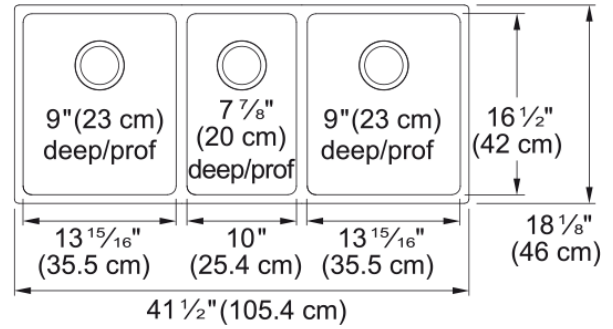

Brookmore Undermount Sink - BTU1841-9 | 122.0637.647

Technical Data

Aspect

Sink type	Sink
Type of material	Stainless steel
Number of bowls	2,5
Color	Steel
Surface finsh	Pearl

Product Dimensions

Exterior size: right to left	41.496
Exterior size: front to back	18.11
Large bowl size: right to left	14.016
Large bowl size: front to back	16.535
Large bowl: depth	9.055
Small bowl size: right to left	10
Small bowl size: front to back	16.535
Small bowl: depth	7.874

Installation

Minimum cabinet size	42"
----------------------	-----

Product specifications

Installation type	Undermount
Drain hole	3 1/2"
Position of drainer	No drainer

Product identification

Product brand	Kindred
Collection	Brookmore
Certified by	IAPMO