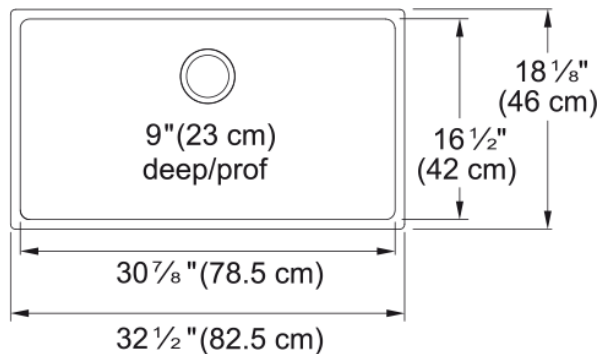

Brookmore Undermount Sink - BSU1832-9 | 122.0637.645

Technical Data

Aspect

Sink type	Sink
Type of material	Stainless steel
Number of bowls	1
Color	Steel
Surface finish	Pearl

Product Dimensions

Exterior size: right to left	32.48
Exterior size: front to back	18.11
Large bowl size: right to left	30.906
Large bowl size: front to back	16.535
Large bowl: depth	9

Installation

Minimum cabinet size	33"
----------------------	-----

Product specifications

Installation type	Undermount
Drain hole	3 1/2"
Position of drainer	No drainer

Product identification

Product brand	Kindred
Collection	Brookmore
Certified by	IAPMO