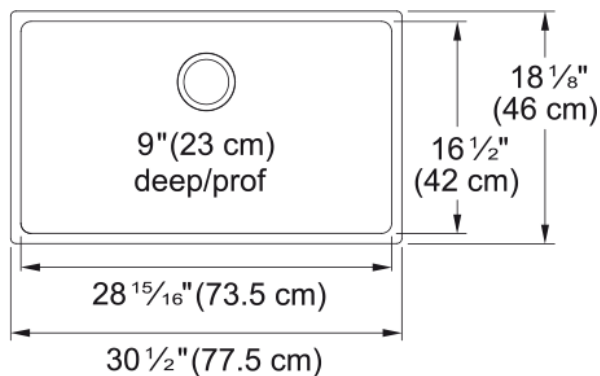

Brookmore Undermount Sink - BSU1831-9 | 122.0637.643

Technical Data

Aspect

Sink type	Sink
Type of material	Stainless steel
Number of bowls	1
Color	Steel
Surface finish	Pearl

Product Dimensions

Exterior size: right to left	30.512
Exterior size: front to back	18.11
Large bowl size: right to left	28.937
Large bowl size: front to back	16.535
Large bowl: depth	9

Installation

Minimum cabinet size	33"

Product specifications

Installation type	Undermount
Drain hole	3 1/2"
Position of drainer	No drainer

Product identification

Product brand	Kindred
Collection	Brookmore
Certified by	IAPMO

Features

Drainers number	No drainer
Product reversibility	No
Faucet ledge	No
Strainer assembly included	Yes
Strainer assembly type	Manual

Features