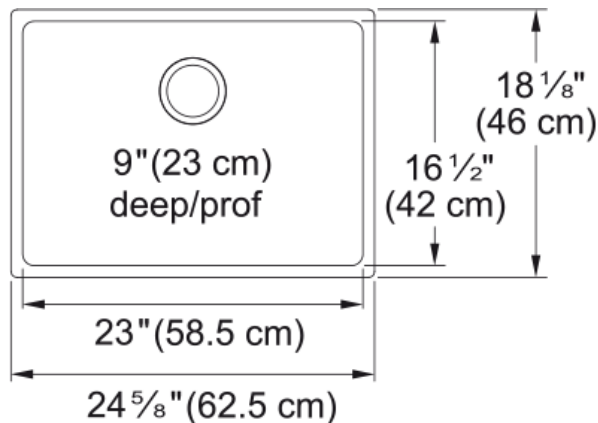

Brookmore Undermount Sink - BSU1825-9 | 122.0637.641

Technical Data

Aspect

Sink type	Sink
Type of material	Stainless steel
Number of bowls	1
Color	Steel
Surface finish	Pearl

Product Dimensions

Exterior size: right to left	24.606
Exterior size: front to back	18.11
Large bowl size: right to left	23.031
Large bowl size: front to back	16.535
Large bowl: depth	9

Installation

Minimum cabinet size	27"
----------------------	-----

Product specifications

Installation type	Undermount
Drain hole	3 1/2"
Position of drainer	No drainer

Product identification

Product brand	Kindred
Collection	Brookmore
Certified by	IAPMO