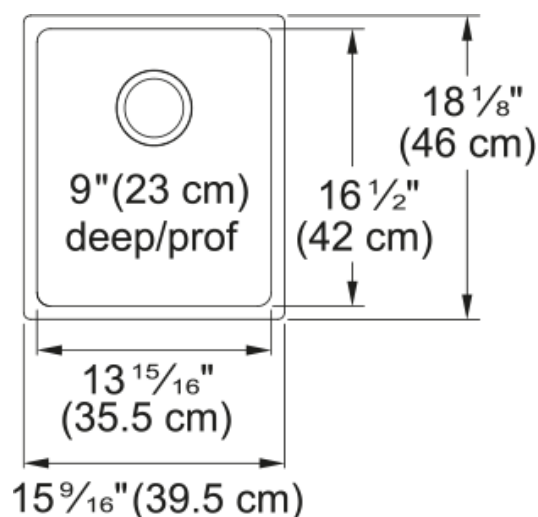

Brookmore Undermount Sink - BSU1816-9 | 122.0637.637

Brookmore Collection 15.6-in x 18.2-in Undermount Single Bowl Stainless Steel Bar / Prep Sink. The Brookmore stainless steel sink collection will create something truly unique that fits both prepping and cleaning needs. Made with high-quality 18-gauge stainless steel with a rich chromium content that helps shield the material from corrosion and prevents bacterial growth. The undermount sink style provides a sleek, modern look and makes cleaning up spills and messes easy. The spacious 9" deep bowl is perfect for soaking and washing stacks of dishes, and the sound-dampening system goes to work to reduce the noise caused by a garbage disposal or running water.

Aspect

Sink type	Sink
Type of material	Stainless steel
Number of bowls	1
Product color	Steel
Surface finish	Pearl

Product Dimensions

Length (right to left)	15.551
Width (front to back)	18.11
Large bowl size: right to left	13.976
Large bowl size: front to back	16.535
Large bowl: depth	9

Installation

Minimum cabinet size	18"
----------------------	-----

Product specifications

Installation type	Undermount
Drain hole	3 1/2"
Position of drainer	No drainer
Active Twist Compatibility	No

Product identification