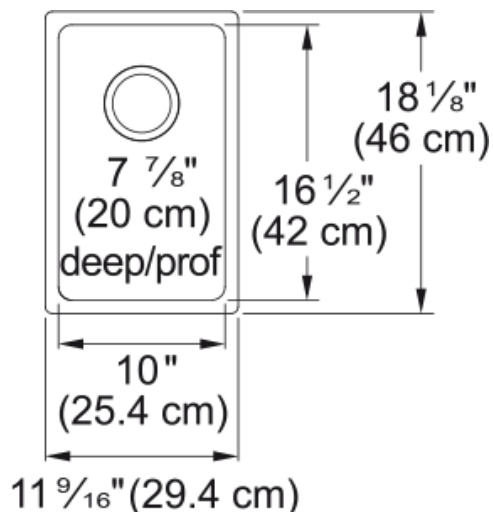

Brookmore Undermount Sink - BSU1812-8 | 122.0637.635

Technical Data

Aspect

Sink type	Sink
Type of material	Stainless steel
Number of bowls	1
Color	Steel
Surface finish	Pearl

Product Dimensions

Exterior size: right to left	11.575
Exterior size: front to back	18.11
Large bowl size: right to left	10
Large bowl size: front to back	16.535
Large bowl: depth	7.823

Installation

Minimum cabinet size	15"
----------------------	-----

Product specifications

Installation type	Undermount
Drain hole	3 1/2"
Position of drainer	No drainer

Product identification

Product brand	Kindred
Collection	Brookmore
Certified by	IAPMO