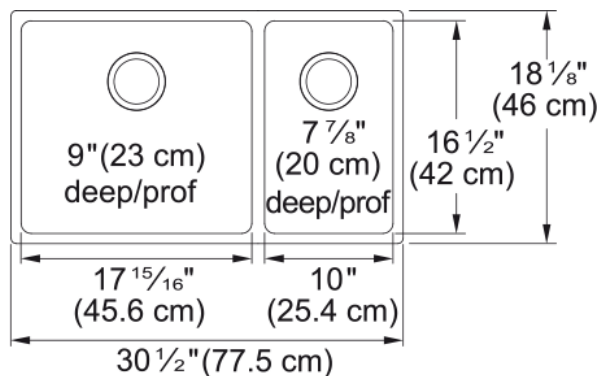

Brookmore Undermount Sink - BCU1831R-9 | 122.0637.628

Technical Data

Aspect

Sink type	Sink
Type of material	Stainless steel
Number of bowls	1,5
Color	Steel
Surface finish	Pearl

Product Dimensions

Exterior size: right to left	30.512
Exterior size: front to back	18.11
Large bowl size: right to left	17.953
Large bowl size: front to back	16.535
Large bowl: depth	9.055
Small bowl size: right to left	10
Small bowl size: front to back	16.535
Small bowl: depth	7.874

Installation

Minimum cabinet size	33"
----------------------	-----

Product specifications

Installation type	Undermount
Drain hole	3 1/2"
Position of drainer	No drainer

Product identification

Product brand	Kindred
Collection	Brookmore
Certified by	IAPMO