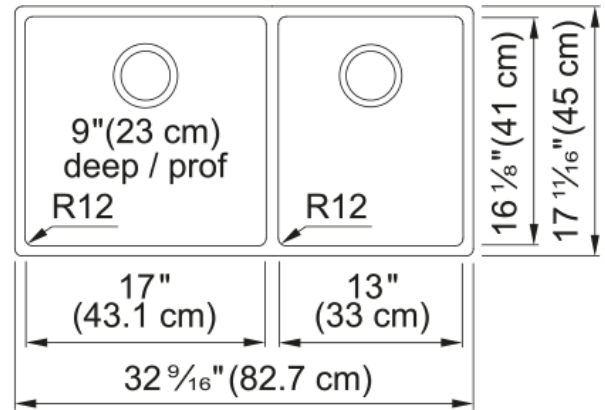

Cube Undermount Sink - CUX160-32-CA | 122.0631.581

Elevate your kitchen experience with the Cube Series from Franke - a hand-crafted undermount sink collection that seamlessly marries Swiss precision with contemporary elegance. Our Cube sinks redefine sophistication with a smooth bowl design, providing a clean, modern aesthetic that effortlessly complements your kitchen decor. The easy-to-clean Pearl finish enhances the sink's visual appeal and simplifies maintenance, resisting stains and water spots for a lasting, pristine shine. Transform your kitchen into a haven of style and functionality with the Cube Series - where precision, design, and ease-of-use converge for an exceptional sink experience.

Aspect

Sink type	Sink
Type of material	Stainless steel
Number of bowls	1,5
Product color	Steel
Surface finish	Pearl

Product Dimensions

Length (right to left)	32.575
Width (front to back)	17.717
Large bowl size: right to left	17.004
Large bowl size: front to back	16.142
Large bowl: depth	9.055
Small bowl size: right to left	12.992
Small bowl size: front to back	16.142
Small bowl: depth	9.055

Installation

Minimum cabinet size	33"

Product specifications

Installation type	Undermount
Drain hole	3 1/2"
Position of drainer	No drainer
Bowl 1: accessory ledge	no
Active Twist Compatibility	No

Product identification

Brand	FRANKE
Collection	Cube