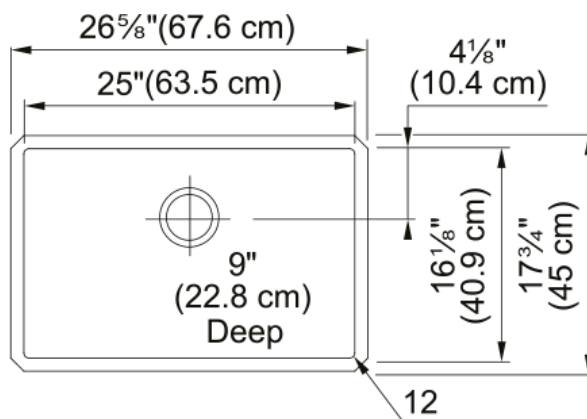

Cube Undermount Sink - CUX110-25-CA | 122.0627.763

Elevate your kitchen experience with the Cube Series from Franke - a hand-crafted undermount sink collection that seamlessly marries Swiss precision with contemporary elegance. Our Cube sinks redefine sophistication with a smooth bowl design, providing a clean, modern aesthetic that effortlessly complements your kitchen decor. The easy-to-clean Pearl finish enhances the sink's visual appeal and simplifies maintenance, resisting stains and water spots for a lasting, pristine shine. Transform your kitchen into a haven of style and functionality with the Cube Series - where precision, design, and ease-of-use converge for an exceptional sink experience.

Aspect

Sink type	Sink
Type of material	Stainless steel
Number of bowls	1
Product color	Steel
Surface finish	Pearl

Product Dimensions

Length (right to left)	26.654
Width (front to back)	17.717
Large bowl size: right to left	25
Large bowl size: front to back	16.142
Large bowl: depth	9.016

Installation

Minimum cabinet size	27"

Product specifications

Installation type	Undermount
Drain hole	3 1/2"
Position of drainer	No drainer
Bowl 1: accessory ledge	no
Active Twist Compatibility	No

Product identification

Brand	FRANKE
Collection	Cube
Certified by	CUPC

Features

Drainers number	No drainer