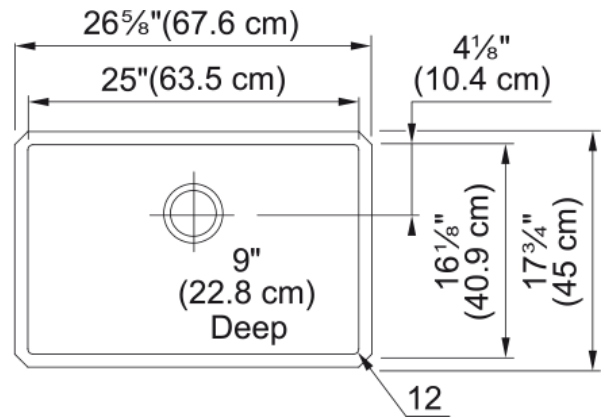

Cube Undermount Sink - CUX110-25-CA | 122.0627.763

Technical Data

Aspect

Sink type	Sink
Type of material	Stainless steel
Number of bowls	1
Color	Steel
Surface finish	Pearl

Product Dimensions

Exterior size: right to left	26.654
Exterior size: front to back	17.717
Large bowl size: right to left	25
Large bowl size: front to back	16.142
Large bowl: depth	9.016

Installation

Minimum cabinet size	27"
----------------------	-----

Product specifications

Installation type	Undermount
Drain hole	3 1/2"
Position of drainer	No drainer

Product identification

Product brand	FRANKE
Product family	Maris
Collection	Cube
Certified by	cUPC