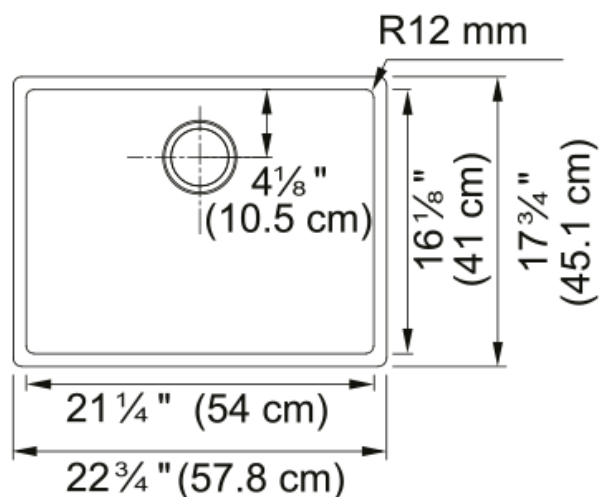

Cube Undermount Sink - CUX110-21-CA | 122.0627.761

Elevate your kitchen experience with the Cube Series from Franke - a hand-crafted undermount sink collection that seamlessly marries Swiss precision with contemporary elegance. Our Cube sinks redefine sophistication with a smooth bowl design, providing a clean, modern aesthetic that effortlessly complements your kitchen decor. The easy-to-clean Pearl finish enhances the sink's visual appeal and simplifies maintenance, resisting stains and water spots for a lasting, pristine shine. Transform your kitchen into a haven of style and functionality with the Cube Series - where precision, design, and ease-of-use converge for an exceptional sink experience.

Aspect

Sink type	Sink
Type of material	Stainless steel
Number of bowls	1
Product color	Steel
Surface finish	Pearl

Product Dimensions

Length (right to left)	22.748
Width (front to back)	17.756
Large bowl size: right to left	21.26
Large bowl size: front to back	16.142
Large bowl: depth	9.016

Installation

Minimum cabinet size	24"

Product specifications

Installation type	Undermount
Drain hole	3 1/2"
Position of drainer	No drainer
Bowl 1: accessory ledge	no
Active Twist Compatibility	No

Product identification

Brand	FRANKE
Collection	Cube
Certified by	IAPMO

Features

Drainers number	No drainer