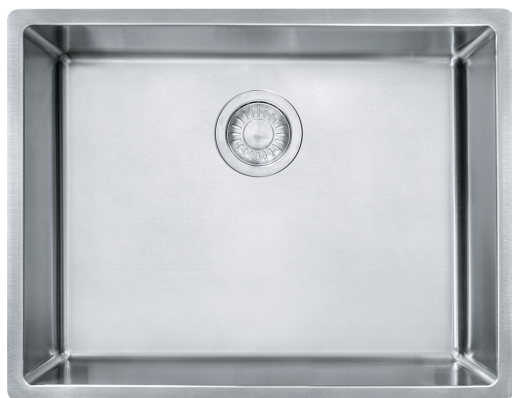

Cube Undermount Sink - CUX110-21-CA | 122.0627.761

Elevate your kitchen experience with the Cube Series from Franke - a hand-crafted undermount sink collection that seamlessly marries Swiss precision with contemporary elegance. Our Cube sinks redefine sophistication with a smooth bowl design, providing a clean, modern aesthetic that effortlessly complements your kitchen decor. The easy-to-clean Pearl finish enhances the sink's visual appeal and simplifies maintenance, resisting stains and water spots for a lasting, pristine shine. Transform your kitchen into a haven of style and functionality with the Cube Series - where precision, design, and ease-of-use converge for an exceptional sink experience.

Aspect

Sink type	Sink
Type of material	Stainless steel
Number of bowls	1
Product color	Steel
Surface finish	Pearl

Product Dimensions

Length (right to left)	22.748
Width (front to back)	17.756
Large bowl size: right to left	21.26
Large bowl size: front to back	16.142
Large bowl: depth	9.016