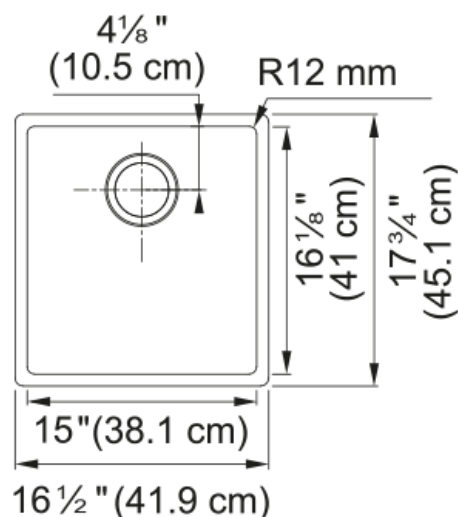

Cube Undermount Sink - CUX110-15-CA | 122.0627.760

Elevate your kitchen experience with the Cube Series from Franke - a hand-crafted undermount sink collection that seamlessly marries Swiss precision with contemporary elegance. Our Cube sinks redefine sophistication with a smooth bowl design, providing a clean, modern aesthetic that effortlessly complements your kitchen decor. The easy-to-clean Pearl finish enhances the sink's visual appeal and simplifies maintenance, resisting stains and water spots for a lasting, pristine shine. Transform your kitchen into a haven of style and functionality with the Cube Series - where precision, design, and ease-of-use converge for an exceptional sink experience.

Aspect

Sink type	Sink
Type of material	Stainless steel
Number of bowls	1
Product color	Steel
Surface finish	Pearl

Product Dimensions

Length (right to left)	16.5
Width (front to back)	17.756
Large bowl size: right to left	15
Large bowl size: front to back	16.142
Large bowl: depth	9.016

Installation

Minimum cabinet size	18"

Product specifications

Installation type	Undermount
Drain hole	3 1/2"
Position of drainer	No drainer
Bowl 1: accessory ledge	no
Active Twist Compatibility	No

Product identification

Brand	FRANKE
Product family	Maris
Collection	Cube
Certified by	IAPMO

Features