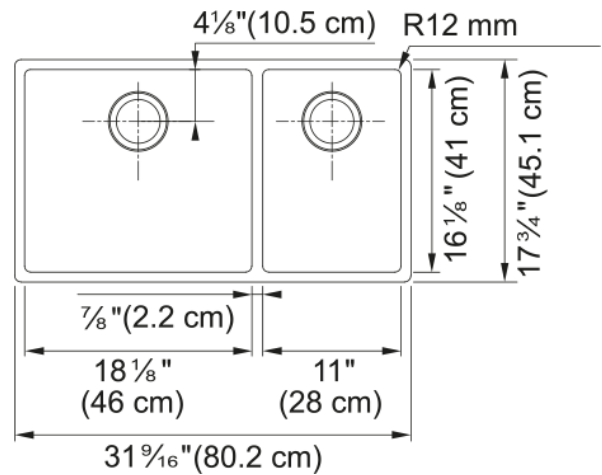

Cube Undermount Sink - CUX160-CA | 122.0577.781

Elevate your kitchen experience with the Cube Series from Franke - a hand-crafted undermount sink collection that seamlessly marries Swiss precision with contemporary elegance. Our Cube sinks redefine sophistication with a smooth bowl design, providing a clean, modern aesthetic that effortlessly complements your kitchen decor. The easy-to-clean Pearl finish enhances the sink's visual appeal and simplifies maintenance, resisting stains and water spots for a lasting, pristine shine. Transform your kitchen into a haven of style and functionality with the Cube Series - where precision, design, and ease-of-use converge for an exceptional sink experience.

Aspect

Sink type	Sink
Type of material	Stainless steel
Number of bowls	2
Product color	Steel
Surface finish	Pearl

Product Dimensions

Length (right to left)	31.496
Width (front to back)	17.717
Large bowl size: right to left	18.11
Large bowl size: front to back	16.142
Large bowl: depth	9.055
Small bowl size: right to left	11.024
Small bowl size: front to back	16.142
Small bowl: depth	9.055

Installation

Minimum cabinet size	33"

Product specifications

Installation type	Undermount
Drain hole	3 1/2"
Position of drainer	No drainer
Bowl 1: accessory ledge	no
Bowl 2: accessory ledge	No
Active Twist Compatibility	No

Product identification

Brand	FRANKE