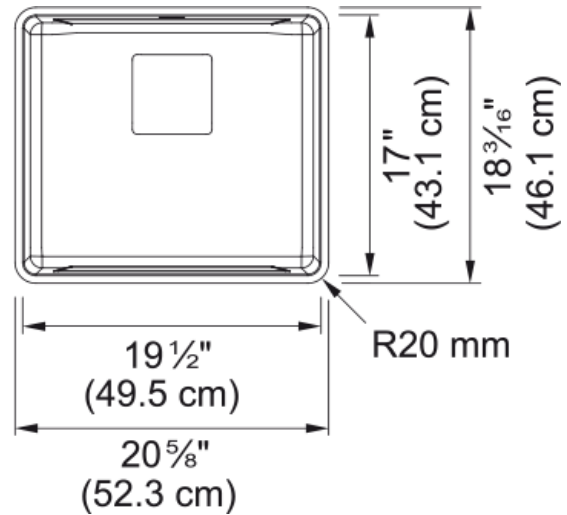

Pescara Undermount Sink - PTX110-20-CA | 122.0507.421

Technical Data

Aspect

Sink type	Sink
Type of material	Stainless steel
Number of bowls	1
Color	Steel
Surface finish	Pearl

Product Dimensions

Exterior size: right to left	20.669
Exterior size: front to back	18.181
Large bowl size: right to left	19.488
Large bowl size: front to back	16.969
Large bowl: depth	9.016

Installation

Minimum cabinet size	24"

Product specifications

Installation type	Undermount
Drain hole	3 1/2"
Position of drainer	No drainer

Product identification

Product brand	FRANKE
Collection	Pescara
Certified by	IAPMO

Features

Drainers number	No drainer
Product reversibility	No
Faucet ledge	No
Strainer assembly included	Yes
Strainer assembly type	Manual

Features