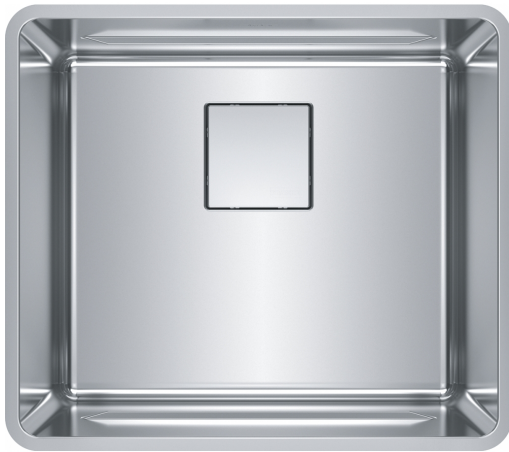

# Pescara Undermount Sink - PTX110-20-CA | 122.0507.421

### Aspect

Sink type	Sink
Type of material	Stainless steel
Number of bowls	1
Color	Steel
Surface finish	Pearl

### Product Dimensions

Exterior size: right to left	20.669
Exterior size: front to back	18.181
Large bowl size: right to left	19.488
Large bowl size: front to back	16.969
Large bowl: depth	9.016