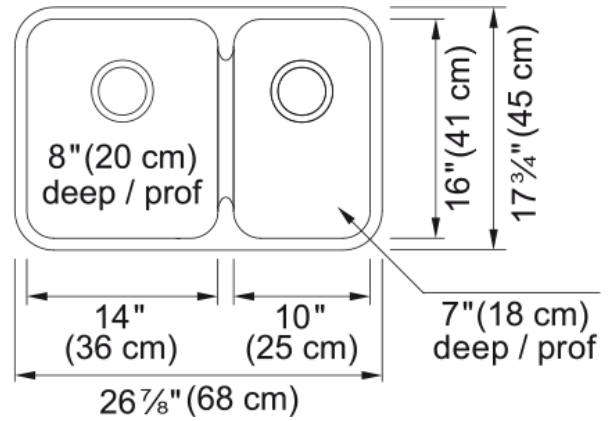

Steel Queen Undermount Sink QCUA1827R-8 | 122.0202.327

Technical Data

Aspect

Sink type	Sink
Type of material	Stainless steel
Number of bowls	1,5
Color	Steel
Surface finish	High gloss

Product Dimensions

Exterior size: right to left	26.85
Exterior size: front to back	17.717
Large bowl size: right to left	14
Large bowl size: front to back	16
Large bowl: depth	7.992
Small bowl size: right to left	10
Small bowl size: front to back	16
Small bowl: depth	7.087

Installation

Minimum cabinet size	30"
----------------------	-----

Product specifications

Installation type	Undermount
Drain hole	3 1/2"
Position of drainer	No drainer

Product identification

Product brand	Kindred
Collection	Steel Queen
Certified by	CSA