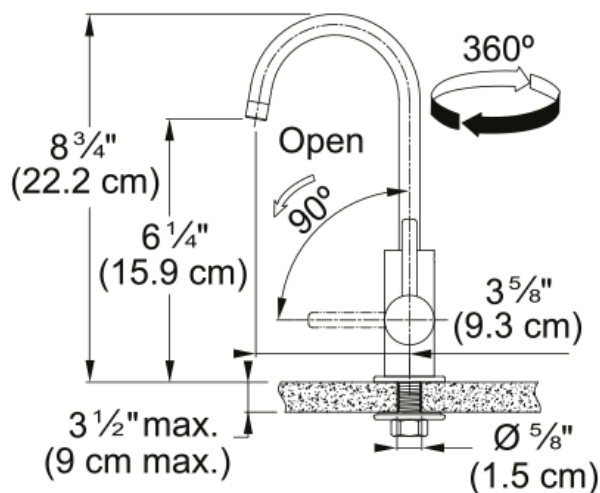

Universal Cold Filtered - UNJ-FW-CHR | 120.0704.763

Aspect

Spout type	J - spout
Color	Polished chrome
Type of material	Stainless steel 304

Product Dimensions

Faucet hole diameter	31,75 mm
Cartridge dimension	12,70 mm

Installation

Mounting type	Shank
Water supply hose connection	3/8"
Water supply hose length	1524 mm

Product specifications

Pressure	Low pressure for standard
Faucet type	Swivel spout
Faucet operation	Side lever
Faucet rotation	360°