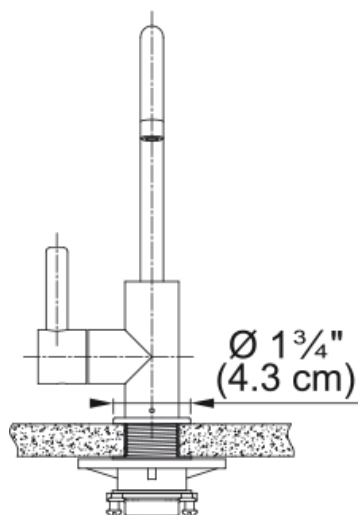

Eos Neo Hot Filtered - EOS-HO-304 | 119.0685.372

Technical Data

Aspect

Spout type	J - spout
Color	Stainless steel
Type of material	Stainless steel 304

Product Dimensions

Faucet hole diameter	31,75 mm
Cartridge dimension	12,70 mm

Installation

Mounting type	Shank
Water supply hose connection	3/8"
Water supply hose length	1524 mm

Product specifications

Pressure	High pressure
Faucet type	Swivel spout
Faucet operation	Side lever
Faucet rotation	360°