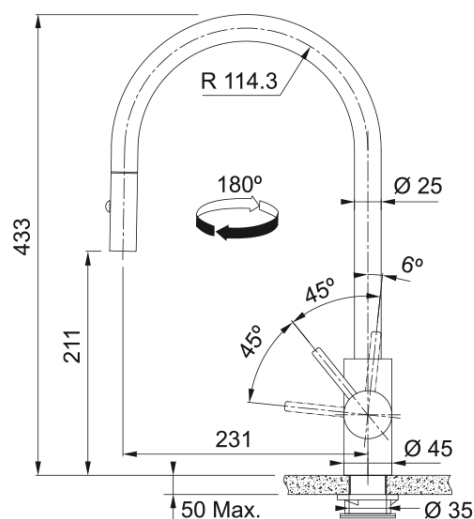

Eos Neo Pull-Down Faucet - EOS-PD-ANT | 115.0700.765

17-in Single Handle Pull-Down Kitchen Faucet in Anthracite. The Eos Neo faucet combines all the advantages of a modern faucet in a straightforward design. Its tall spout makes it ideal for washing vegetables or filling large pots. The laminar aerator ensures a clear, non-splashing water stream with minimal noise, while the single handle allows for precise control over the amount and temperature of the water. This faucet is constructed with 304 stainless steel and delivers corrosion resistance inside and out. The durable PVD finish is resistant to scratching and the color never fades, even with frequent cleaning. The pull-down spray head allows you to quickly toggle between a gentle stream or a powerful spray for efficient cleaning. ADA and AB100 compliant.

Aspect

Spout type	J - spout
Product color	Anthracite
Type of material	Stainless steel 304
Flexible pullout hose material	Nylon black
Spray head material	Stainless steel

Product Dimensions

Height Overall	17.047
Faucet hole diameter	35 mm
Cartridge dimension	35 mm

Installation

Mounting type	Shank
Water supply hose connection	1/2"
Water supply hose length	31.50 in

Product specifications

Pressure	High pressure
Faucet type	Spray
Faucet operation	Side lever
Faucet rotation	180°