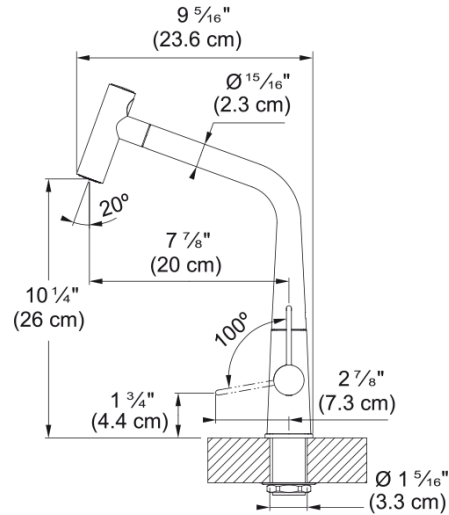

Icon Pull-Out Faucet - ICN-PO-MBK | 115.0690.401

Technical Data

Aspect

| | |
|--------------------------------|-------------|
| Spout type | L - spout |
| Color | Matte black |
| Type of material | Brass |
| Flexible pullout hose material | Nylon black |
| Spray head material | Brass |

Product Dimensions

| | |
|----------------------|-------|
| Faucet hole diameter | 35 mm |
| Cartridge dimension | 25 mm |

Installation

| | |
|------------------------------|--------|
| Mounting type | Shank |
| Water supply hose connection | 1/2" |
| Water supply hose length | 450 mm |

Product specifications

| | |
|------------------|---------------|
| Pressure | High pressure |
| Faucet type | Spray |
| Faucet operation | Side lever |
| Faucet rotation | 360° |

Product identification