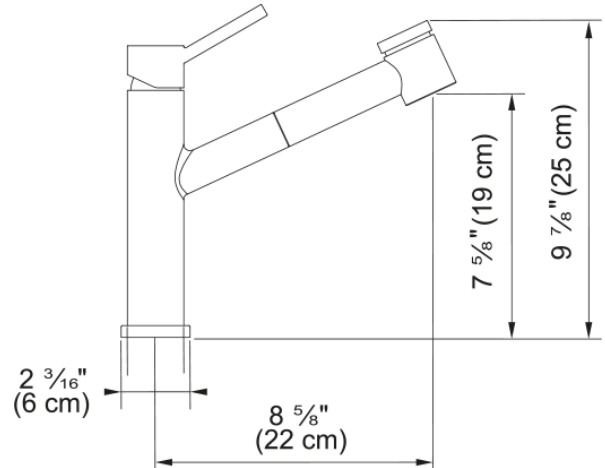

Steel Pull-Out Faucet - STL-PO-GLD | 115.0689.827

9-in Single Handle Pull-Out Kitchen Faucet in Gold. This practical faucet features an ergonomic pull-out dual spray head and 150° swivel spout that delivers greater reach in and around the sink. Solid 304 stainless steel construction delivers corrosion resistance inside and out. The durable PVD finish is resistant to scratching and the color never fades, even with frequent cleaning. ADA and AB100 compliant.

Aspect

Spout type	Medium spout
Product color	Gold
Type of material	Stainless steel 304
Flexible pullout hose material	Textile
Spray head material	Stainless steel

Product Dimensions

Height Overall	9.882
Faucet hole diameter	35 mm
Cartridge dimension	35 mm

Installation

Mounting type	Shank
Water supply hose connection	1/2"
Water supply hose length	31.50 in

Product specifications

Pressure	High pressure
Faucet type	Spray
Faucet operation	Top lever
Faucet rotation	180°