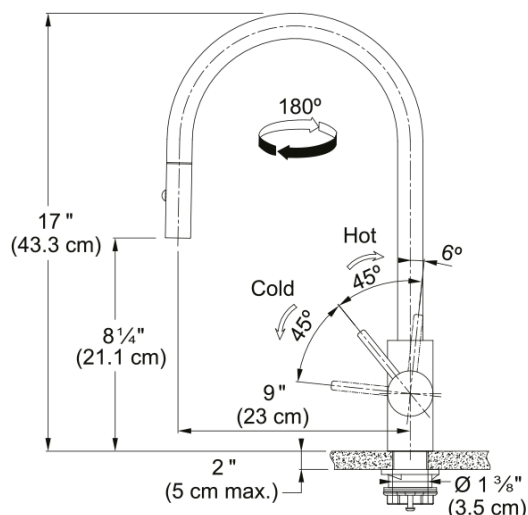

Eos Neo Pull-Down Faucet - EOS-PD-GLD | 115.0685.308

17-in Single Handle Pull-Down Kitchen Faucet in Gold. The Eos Neo faucet combines all the advantages of a modern faucet in a straightforward design. Its tall spout makes it ideal for washing vegetables or filling large pots. The laminar aerator ensures a clear, non-splashing water stream with minimal noise, while the single handle allows for precise control over the amount and temperature of the water. This faucet is constructed with 304 stainless steel and delivers corrosion resistance inside and out. The durable PVD finish is resistant to scratching and the color never fades, even with frequent cleaning. The pull-down spray head allows you to quickly toggle between a gentle stream or a powerful spray for efficient cleaning. ADA and AB100 compliant.

Aspect

Spout type	J - spout
Product color	Gold
Type of material	Stainless steel 304
Flexible pullout hose material	Nylon grey
Spray head material	Stainless steel

Product Dimensions

Height Overall	17.047
Faucet hole diameter	35 mm
Cartridge dimension	35 mm

Installation

Mounting type	Shank
Water supply hose connection	1/2"
Water supply hose length	17.72 in

Product specifications

Pressure	High pressure
Faucet type	Spray
Faucet operation	Side lever
Faucet rotation	360°