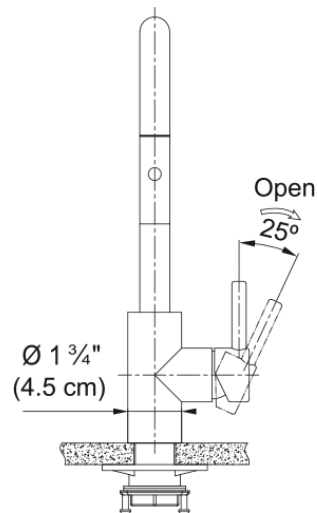

Eos Neo Prep Faucet - EOS-PR-IBK | 115.0685.303

Technical Data

Aspect

Spout type	J - spout
Color	Industrial black
Type of material	Stainless steel 304
Flexible pullout hose material	Nylon grey
Spray head material	Stainless steel

Product Dimensions

Faucet hole diameter	35 mm
Cartridge dimension	35 mm

Installation

Mounting type	Shank
Water supply hose connection	1/2"
Water supply hose length	450 mm

Product specifications

Pressure	High pressure
Faucet type	Spray
Faucet operation	Side lever
Faucet rotation	360°