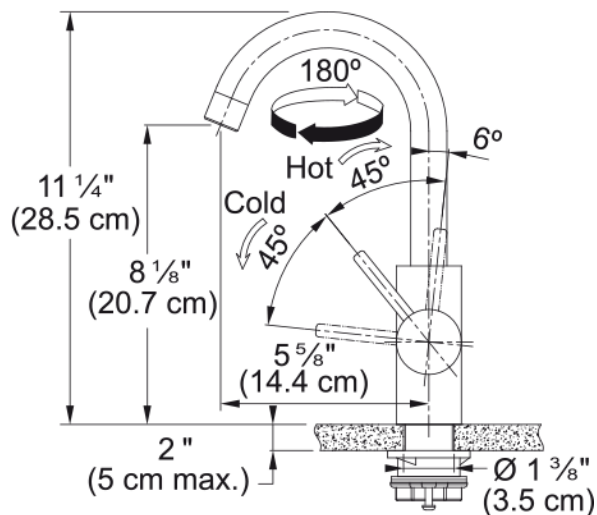

Eos Neo Bar Faucet - EOS-BR-304 | 115.0685.300

Technical Data

Aspect

Spout type	J - spout
Color	Stainless steel
Type of material	Stainless steel 304

Product Dimensions

Faucet hole diameter	35 mm
Cartridge dimension	35 mm

Installation

Mounting type	Shank
Water supply hose connection	1/2"
Water supply hose length	800 mm

Product specifications

Pressure	High pressure
Faucet type	Swivel
Faucet operation	Side lever
Faucet rotation	180°