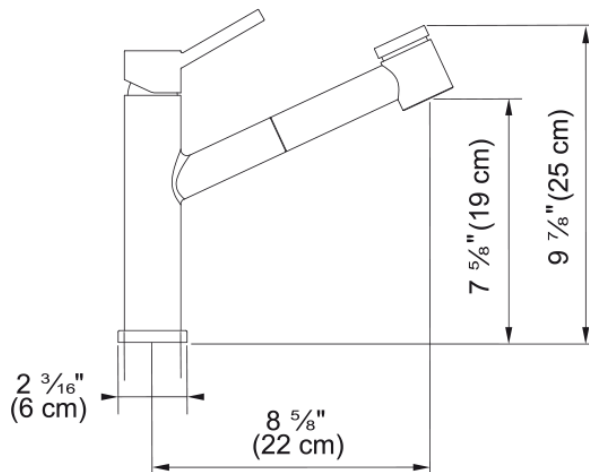

Steel Pull-Out Faucet - FFPS3491CHG | 115.0659.509

Technical Data

Aspect

Spout type	Medium spout
Color	Champagne gold
Type of material	Stainless steel 304
Flexible pullout hose material	Nylon grey
Spray head material	Stainless steel

Product Dimensions

Faucet hole diameter	35 mm
Cartridge dimension	35 mm

Installation

Mounting type	Shank
Water supply hose connection	3/8"
Water supply hose length	600 mm

Product specifications

Pressure	High pressure
Faucet type	Spray
Faucet operation	Top lever
Faucet rotation	360°