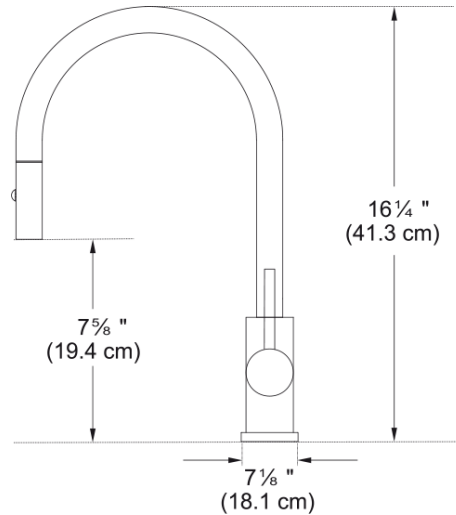

Cube Pull-Down Faucet - FF3325BSS | 115.0619.302

Technical Data

Aspect

Spout type	J - spout
Color	Industrial black
Type of material	Stainless steel 304
Flexible pullout hose material	Nylon grey
Spray head material	Stainless steel

Product Dimensions

Faucet hole diameter	35 mm
Cartridge dimension	35 mm

Installation

Mounting type	Shank
Water supply hose connection	1/2"
Water supply hose length	450 mm

Product specifications

Pressure	High pressure
Faucet type	Spray
Faucet operation	Side lever
Faucet rotation	360°