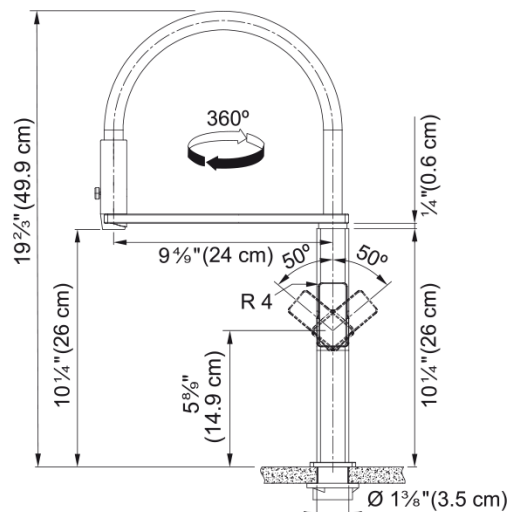

Centinox Semi-Pro Faucet - CEN-SP-304 | 115.0547.857

Technical Data

Aspect

Spout type	S - semi-professional
Color	Stainless steel
Type of material	Stainless steel 304
Flexible pullout hose material	Silicon black
Spray head material	Stainless steel

Product Dimensions

Faucet hole diameter	35 mm
Cartridge dimension	25 mm

Installation

Mounting type	Shank
Water supply hose connection	3/8"
Water supply hose length	450 mm

Product specifications

Pressure	High pressure
Faucet type	Spray
Faucet operation	Side lever
Faucet rotation	360°

Product identification

Product brand	FRANKE
Product family	Mythos
Collection	Centinox

Features

Water saving feature	No
Type of aerator	Honeycomb