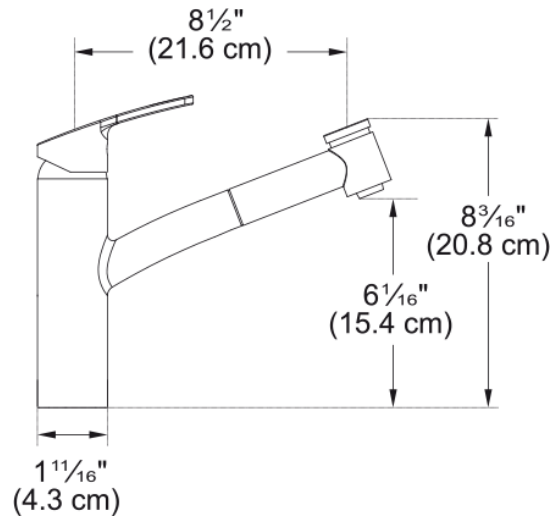

Smart Pull-Out Faucet - SMA-PO-CHR | 115.0391.483

Technical Data

Aspect

Spout type	Low spout
Color	Polished chrome
Type of material	Brass
Flexible pullout hose material	Nylon grey
Spray head material	Brass

Product Dimensions

Faucet hole diameter	35 mm
Cartridge dimension	35 mm

Installation

Mounting type	Shank
Water supply hose connection	1/2"
Water supply hose length	650 mm

Product specifications

Pressure	High pressure
Faucet type	Spray
Faucet operation	Top lever
Faucet rotation	360°